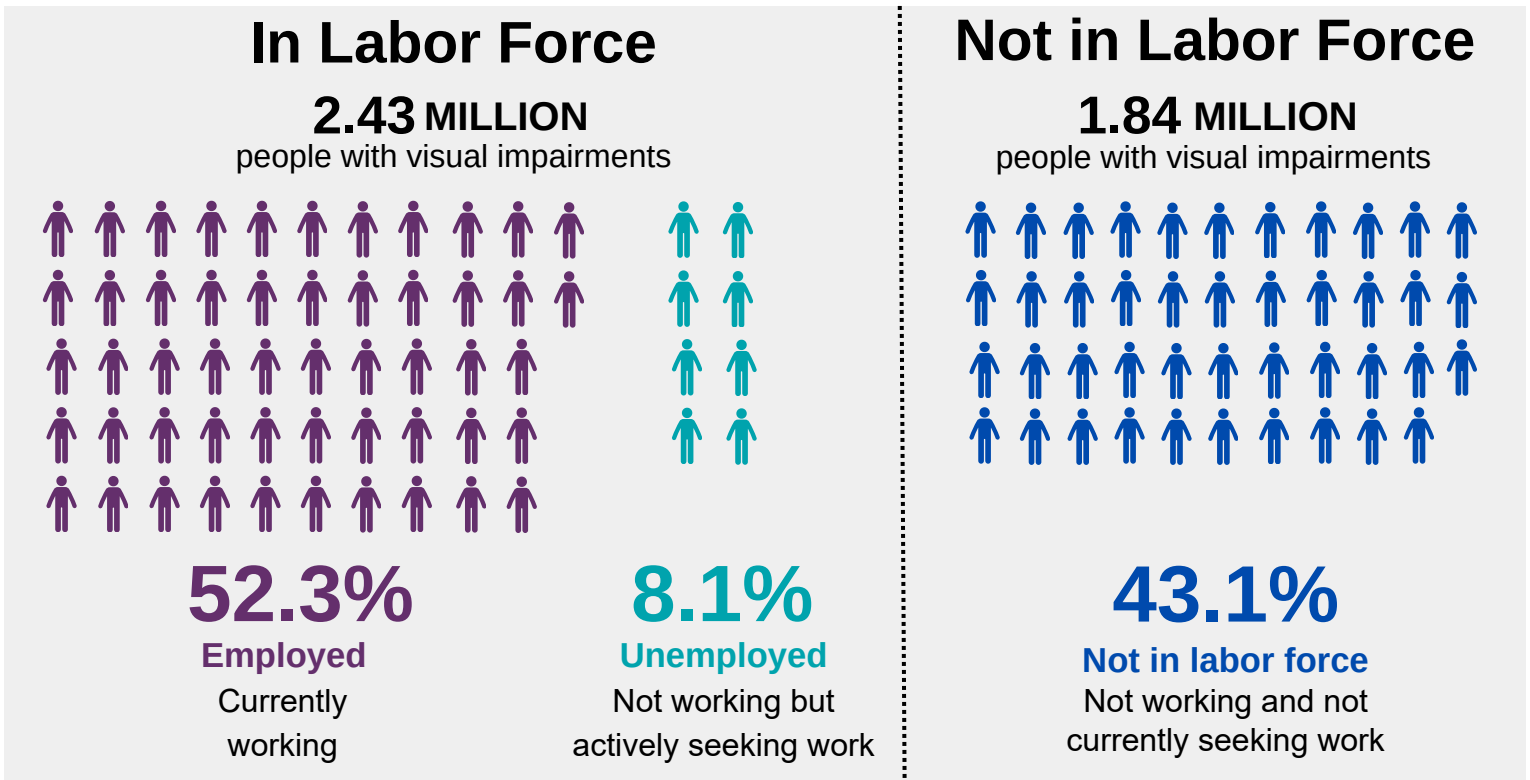

# The Unemployment Rate for People with Visual Impairment: Debunking the Myth

## Understanding the Numbers

**4.28 MILLION**

Working-age adults with visual impairments in 2023

Want to learn about the calculations behind the statistics? Scan to learn more:

Source: Data from the U.S. Census Bureau, 2023 American Community Survey 1-year estimates, people with visual impairments (ages 18–64) in the U.S. civilian noninstitutionalized population.