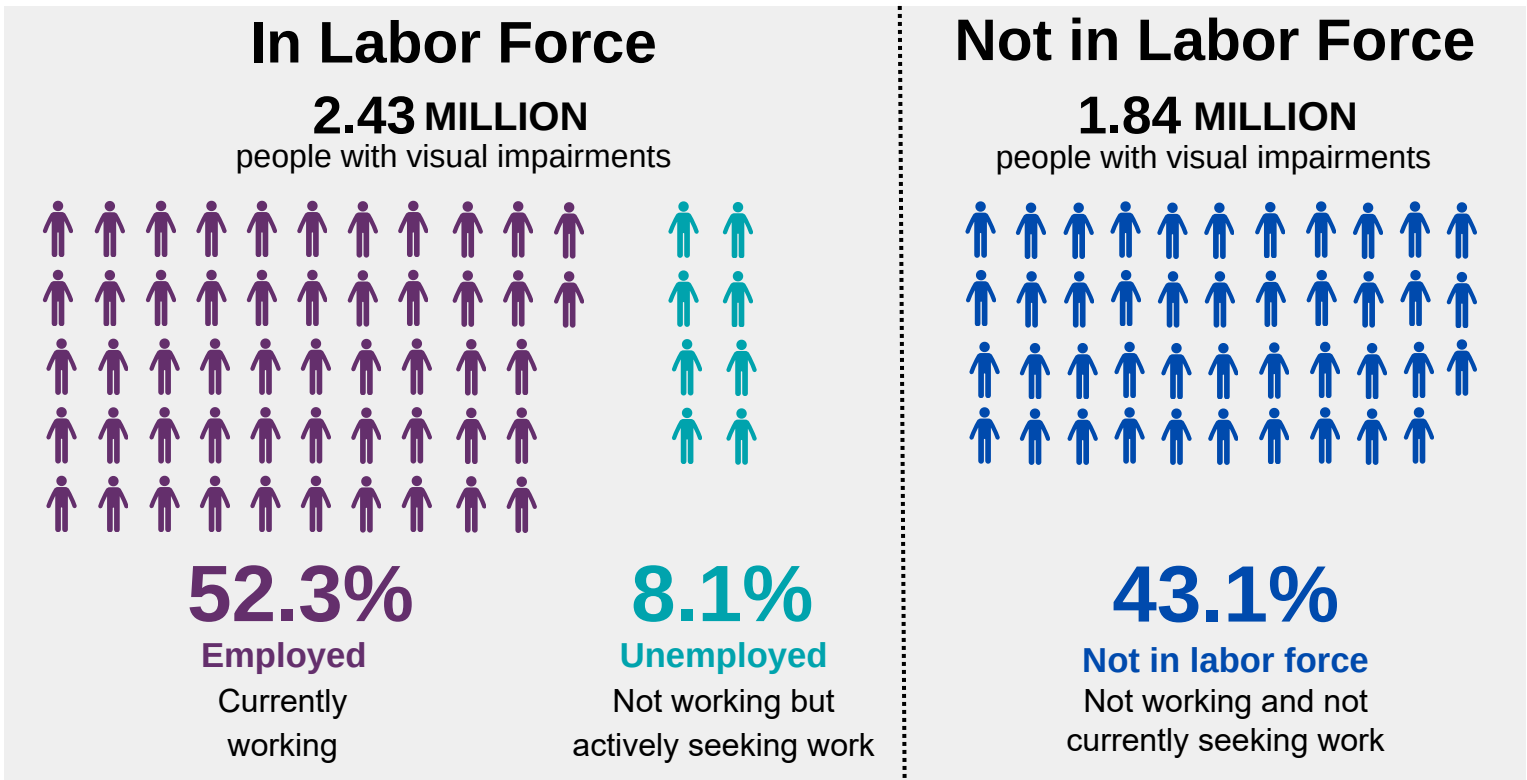

The Unemployment Rate for People with Visual Impairment: Debunking the Myth

Understanding the Numbers

4.28 MILLION

Working-age adults with visual impairments in 2023

Want to learn about the calculations behind the statistics? Scan to learn more:

Source: Data from the U.S. Census Bureau, 2023 American Community Survey 1-year estimates, people with visual impairments (ages 18–64) in the U.S. civilian noninstitutionalized population.